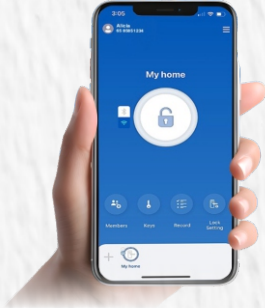

GG-33B

Korean Smart Glass Lock
Innovative Design, Where Style and Safety Meet

ACCESS MODES

FINGERPRINT

PASSCODE

WI-FI

BLUETOOTH

FEATURES

FAKE PASSCODE FUNCTION

AUTO ROTATING DIGITAL SCREEN TO LEFT OR RIGHT SIDE

INTRUSION & BREAKAGE ALARM

FAST FINGERPRINT RECOGNITION IN 0.9 SECONDS

ALWAYS OPEN DOOR FUNCTION

HIGH TEMP. DETECTION FOR FIRE SAFETY OPENING & CLOSING

BLUETOOTH MODULE

Connection Range
(around 5m)

Rs. 5,990

CLIP STRIKE

Allows use on
Double Leaf Glass Door

Rs. 4,990

SMART SOLITY APP

Real-time usage &
Smart key sharing

WI-FI BRIDGE

Use anywhere,
regardless of location

Rs. 7,990

Rs. 24,990/-

Tx210 HANDY REMOTE

Rs. 4,990

Rx510 MODULE

Rs. 3,990